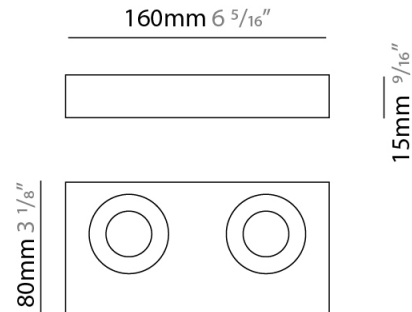

PROJECT
TYPE
SPECIFIER
QUANTITY
DATE

SHELL 2 SURFACE

D43027-

base number   Finish
Options

1. To build a product code in our configurator select the specify button on the base model # product page
2. To build a manual product code on this datasheet choose from the options listed below in blue font and add the suffix to the base model #

GENERAL

Series: Shell
Subseries: Shell 2
Partner: Icone
Division: Design
Installation: Surface
Product Type: Wall Surface
Mounting Location: Wall
Light Distribution: Direct / Indirect

PHYSICAL

Shape: Rectangle
Length (mm): 160
Length (in): 6 ⁵/₁₆
Height (mm): 15
Depth (mm): 80
Height (in): 0 ⁹/₁₆
Depth (in): 3 ¹/₈
Fixture Finish: WHI / BLK / BAL
Fixture Material: Aluminum

ELECTRICAL

Lamp Type: LED
Total Output Wattage (W): 9
Max. Wattage Per Lamp (W): 4.5
Dimming: Electronic Low Voltage Dimming
Input Voltage (V): 120Vac Direct Line

LED

Number of LEDs: 2
Color Temperature (°K): 3000
Nominal Lumen (lm): 700
CRI: >90 CRI
Lamp Life (hrs): 50000

OPTICAL

RATINGS AND CERTIFICATIONS

Certified By: Certified for North American Standards
IP rating: IP20