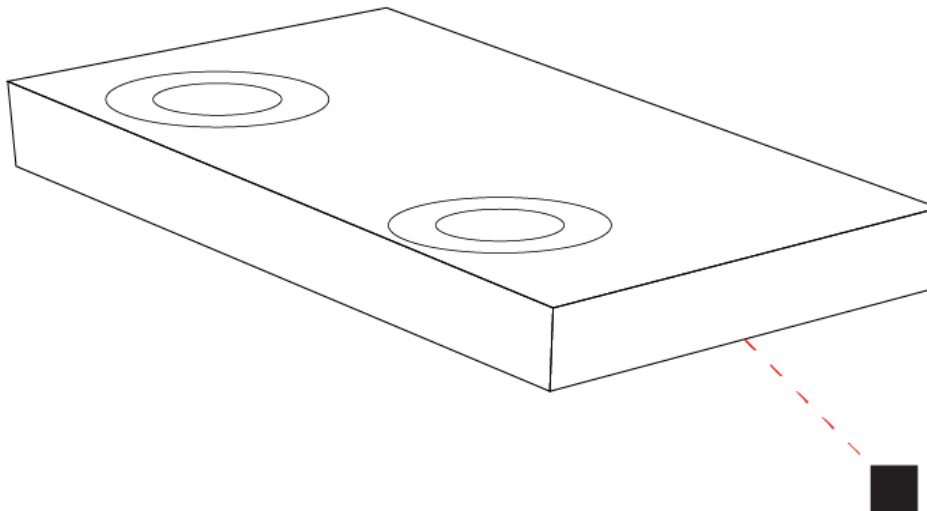

SHELL 2 SURFACE

D43027-

PROJECT	_____
TYPE	_____
SPECIFIER	_____
QUANTITY	_____
DATE	_____