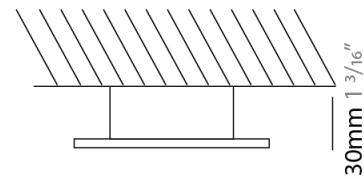

PROJECT	
TYPE	
SPECIFIER	
QUANTITY	
DATE	

SHELL 2 SURFACE

D42039-

base number   Finish
Options

1. To build a product code in our configurator select the specify button on the base model # product page
2. To build a manual product code on this datasheet choose from the options listed below in blue font and add the suffix to the base model #

GENERAL

Series: Shell
Subseries: Shell 2
Partner: Icone
Division: Design
Installation: Surface
Product Type: Ceiling Surface
Mounting Location: Ceiling
Light Distribution: Direct

PHYSICAL

Shape: Square
Length (mm): 160
Length (in): 6 ⁵/₁₆
Width (mm): 160
Width (in): 6 ⁵/₁₆
Height (mm): 30
Height (in): 1 ³/₁₆
Fixture Finish: WHI / BLK / GRY / GLF / SLF
Fixture Material: Aluminum

ELECTRICAL

Lamp Type: LED
Total Output Wattage (W): 9
Dimming: Electronic Low Voltage Dimming
Input Voltage (V): 120Vac Direct Line

LED

Number of LEDs: 2
Color Temperature (°K): 3000
Nominal Lumen (lm): 700
CRI: >90 CRI
Lamp Life (hrs): 50000

OPTICAL

RATINGS AND CERTIFICATIONS

Certified By: Certified for North American Standards
IP rating: IP20